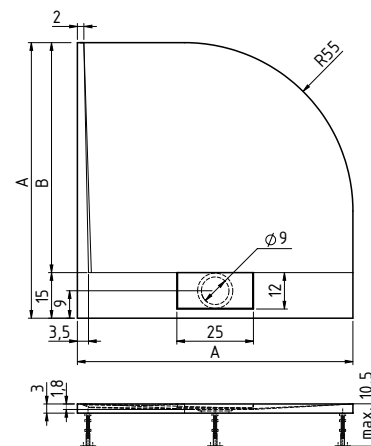

VENTE-K 100 R55			
PSKKH 2/100 R55		117	26.590 Kč
NSKKH 2/100 R55		123	od 29.190 Kč
ESKKH 2/100 R55		133	od 24.690 Kč

	A	B
Vente-K 90 × 90	90	75
Vente-K 100 × 100	100	85

A woman with a white towel wrapped around her head and another around her waist stands in a modern bathroom. She is smiling and has her arms raised. The background shows a glass shower enclosure, a white sink on a wooden vanity, and a large mirror. The lighting is warm and modern.